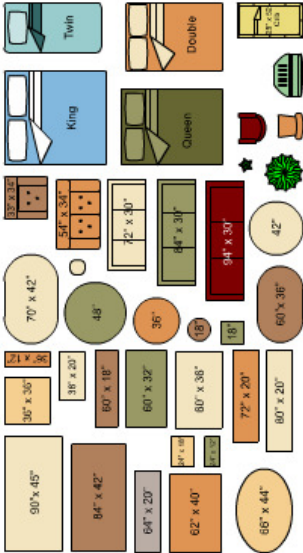

## The Edinburgh (02)

1,843 Sq. Ft.

- Click & drag furniture onto the floorplan
- Alt+click the centre of object to rotate it
- Right click to zoom

Prices, plans and specification are subject to change without notice. Please visit or contact our Sales Centres to obtain the most up-to-date and accurate information.  
E. & O. E.